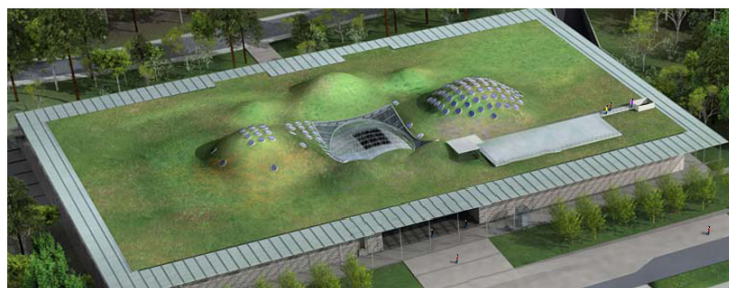

## Museum and Research Facility opens as a Masterpiece of Green Technology, Scientific Innovation, and VoIP.

*The California Academy of Science is truly a showcase of technology. \$500M and ten years in the making, its sustainable architecture and multi-purpose charter was a clear candidate for the best in today's VoIP.*

Located in scenic Golden Gate Park in San Francisco the California Academy of Science includes a four-story rain forest, an aquarium, a planetarium and a colony of African penguins. A roof of earth, solar power, and Tadiran VoIP are all key elements in executing a harmonious and efficient facility. Working closely during the planning and building process, Affinitel Communications of San Francisco implemented a host of communication applications by Tadiran Telecom.